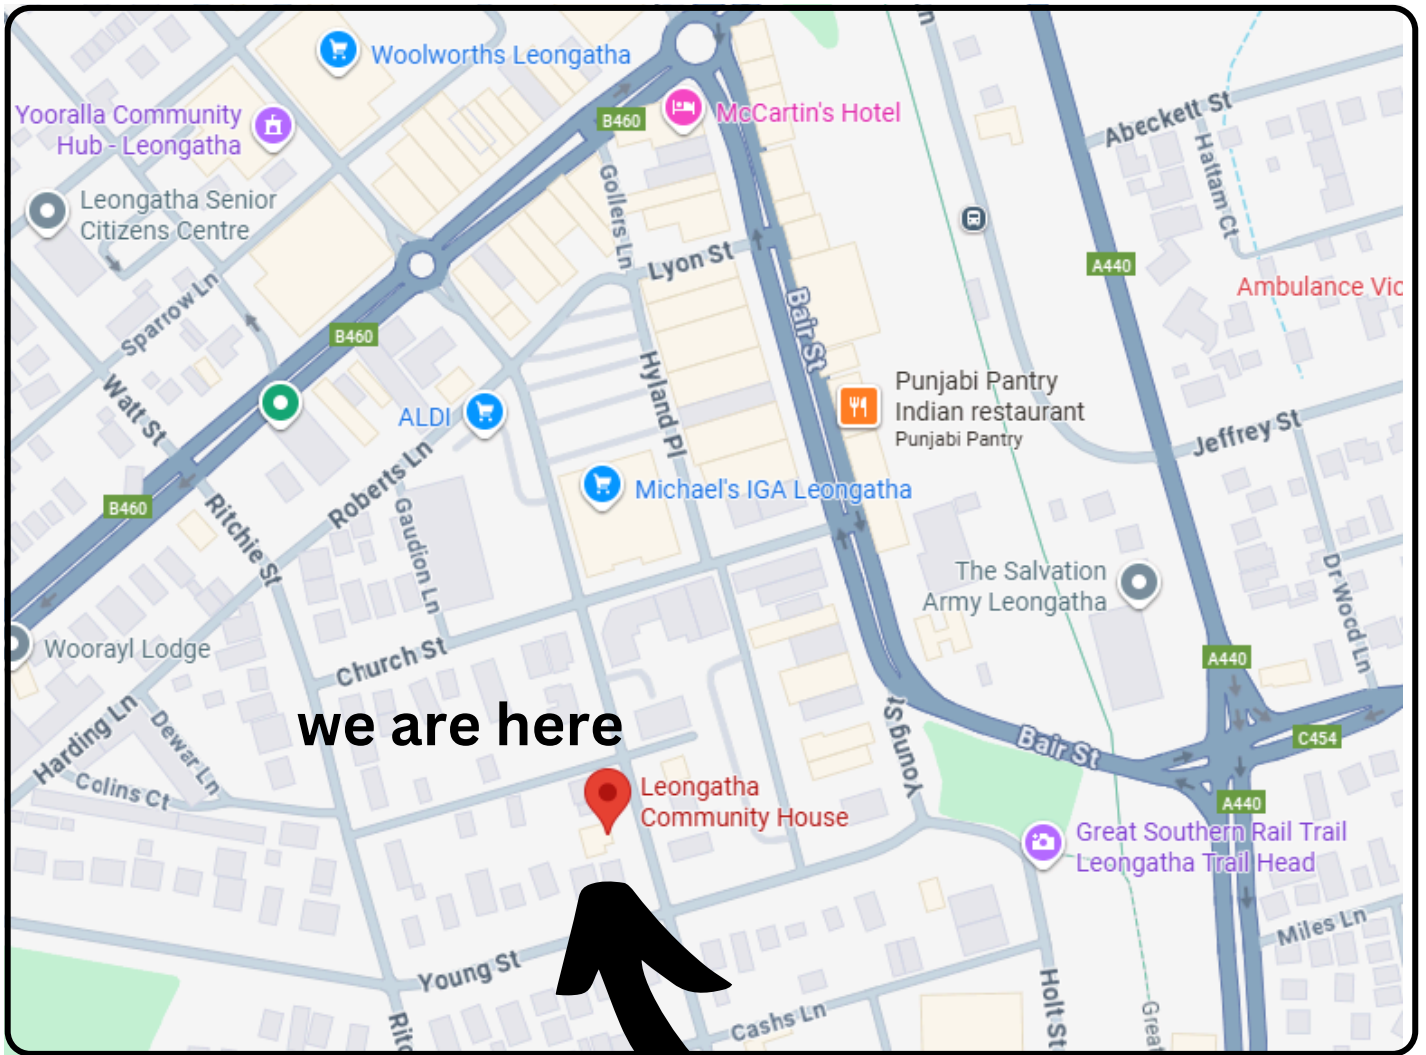

16 BRUCE ST LEONGATHA

we are here

Leongatha Community House is a proud member of Neighbourhood Houses Victoria & the Australian Neighbourhood Houses & Centres Association & receives support from South Gippsland Shire Council & the Victorian Dept of Health & Human Services.